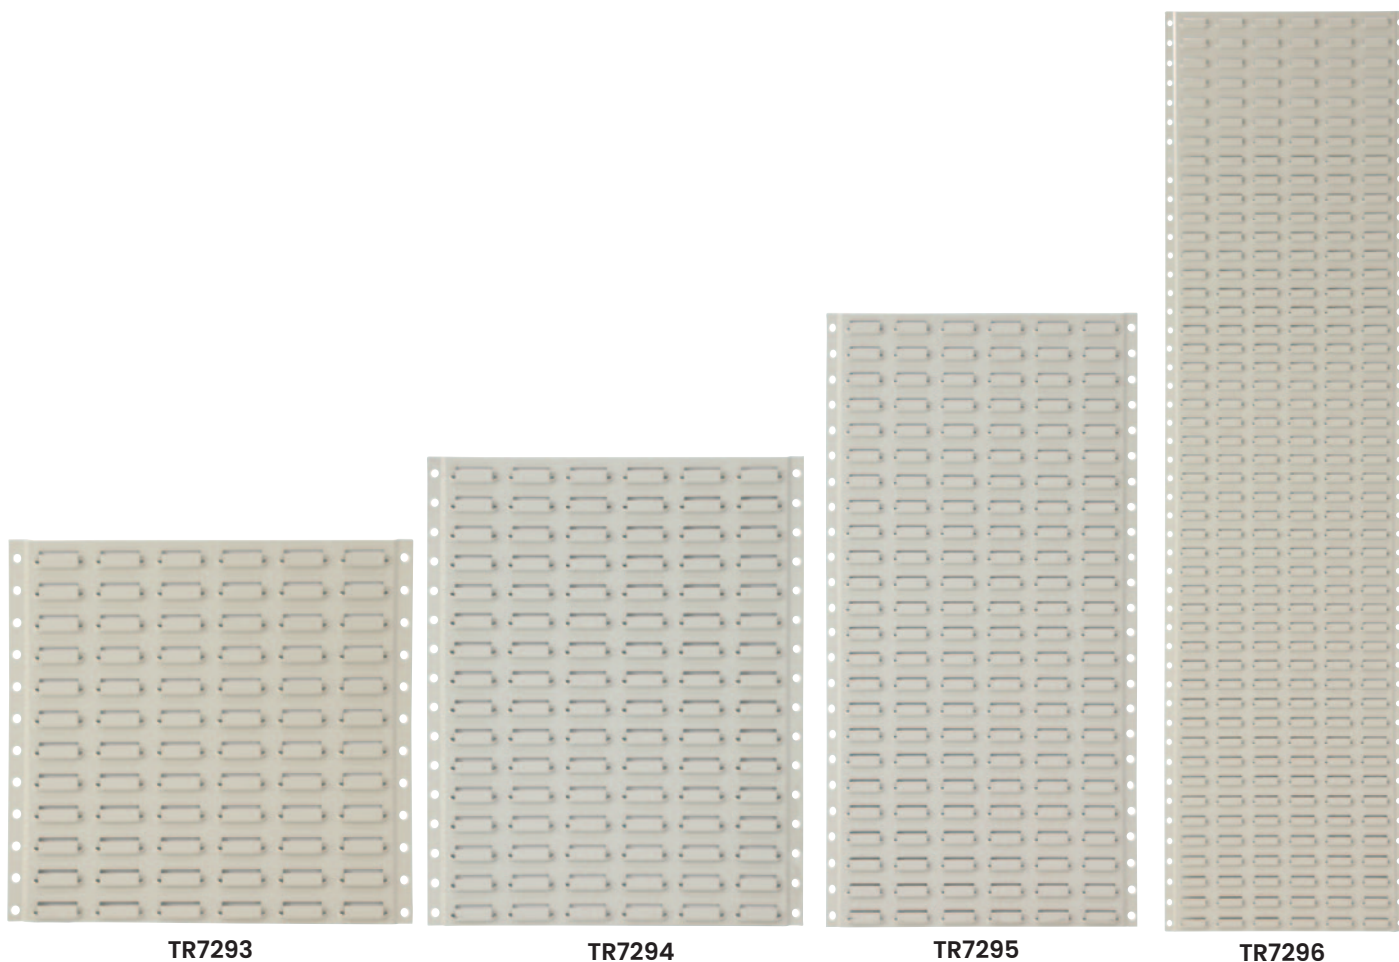

Metal Louvre Panels

- These Louvre Panels are available in Metal and can be used for many applications including workbenches, packing areas, walls, shelving etc.
- 4 Standard Sizes available

Code	Details	Overall Size WxH (mm)	Unit Weight (kg)	Ctn Qty
TR7293	Metal Louvre Panel Board	450x450	2.5	1
TR7294	Metal Louvre Panel Board	455x610	3.3	1
TR7295	Metal Louvre Panel Board	455x914	5	1
TR7296	Metal Louvre Panel Board	450x1800	10	1